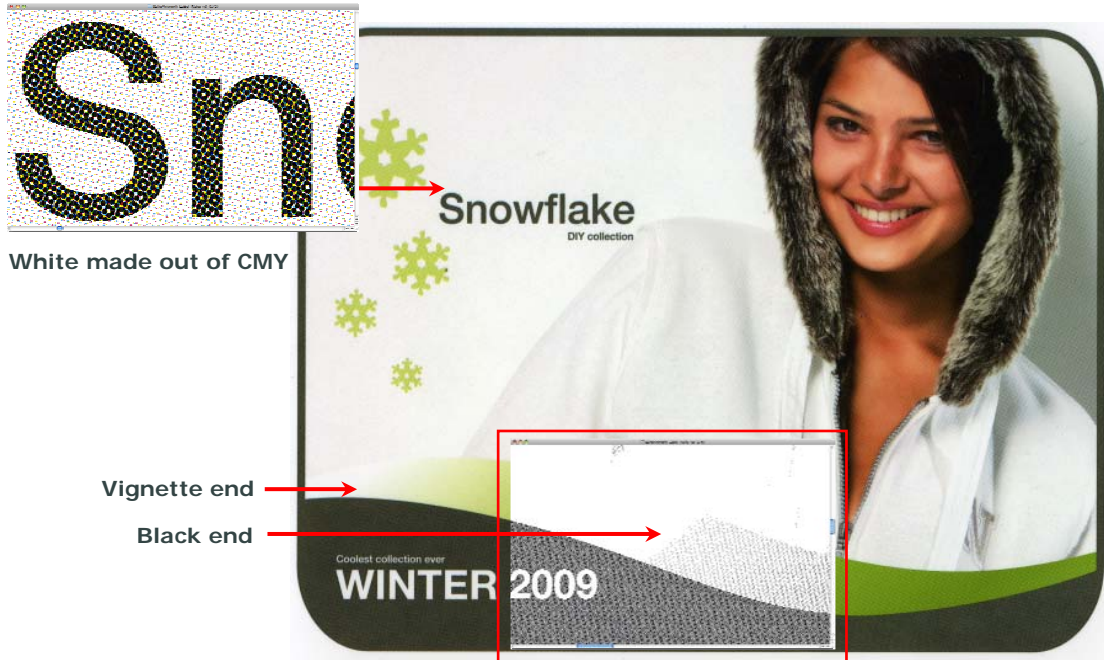

CDI

Revolutionizing the flexo printing industry with the most advanced digital flexo solutions.

1% homogeneous background grey printed with CMY. Very homogeneous printout despite CMY usage clearly shows the superiority of Perfect Highlight screening. No need to retouch to remove awkward tints like this from the job.

Smooth vignette transition to zero

Smooth and high contrast shadow without visible "edges"; High Detail Sharpness.

0,5% in CT prints with only 2% density. No need anymore to bump up CT. No loss of image contrast!